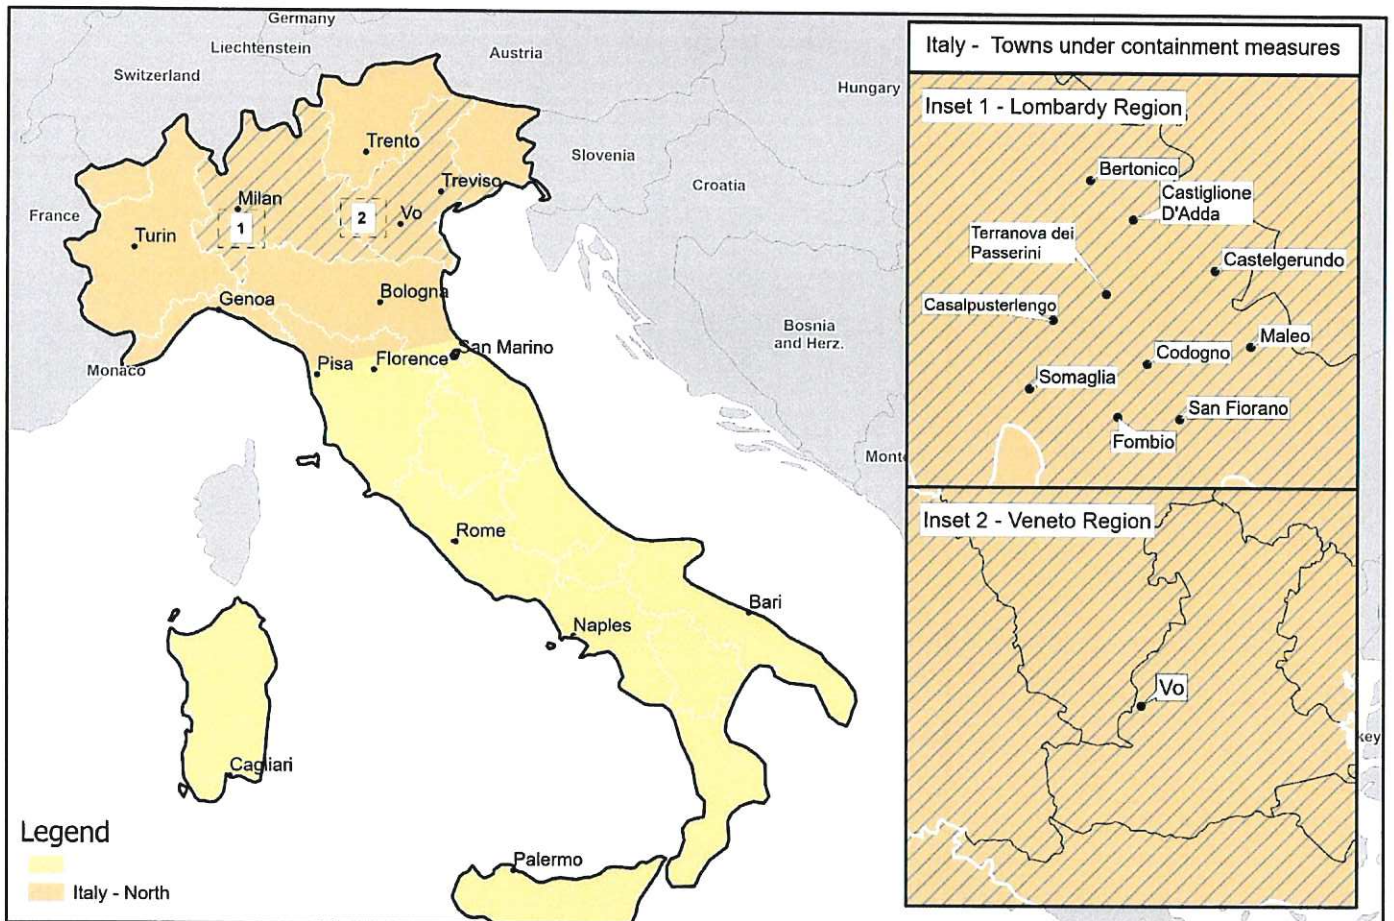

**Map showing specified areas of China, as at 25 February 2020.**

**Yellow area – Category 2**

**Orange area – Category 1.**

The specified area is Hubei province (includes Wuhan).

Map showing specified areas of Italy, as of 25 February 2020.

**Yellow area** – no special measures

**Orange area** – specified towns (see inset and listed below) are Category 1. Otherwise orange areas are category 2.

The specified towns (see inset map) are in the regions of Lombardy and Veneto.

In the Lombardy Region:

- Bertonico
- Casalpusterlengo
- Castelgerundo
- Castiglione D'Adda
- Codogno
- Fombio
- Maleo
- San Fiorano
- Somaglia
- Terranova dei Passerini

In the Veneto Region:

- Vo

Map showing specified areas of the Republic of Korea, as of 25 February 2020.

**Yellow area** – Category 2

**Orange area** – specified areas (see inset and listed below) are Category 1.

The specified areas are Daegu Metropolitan City and Cheongdo County.