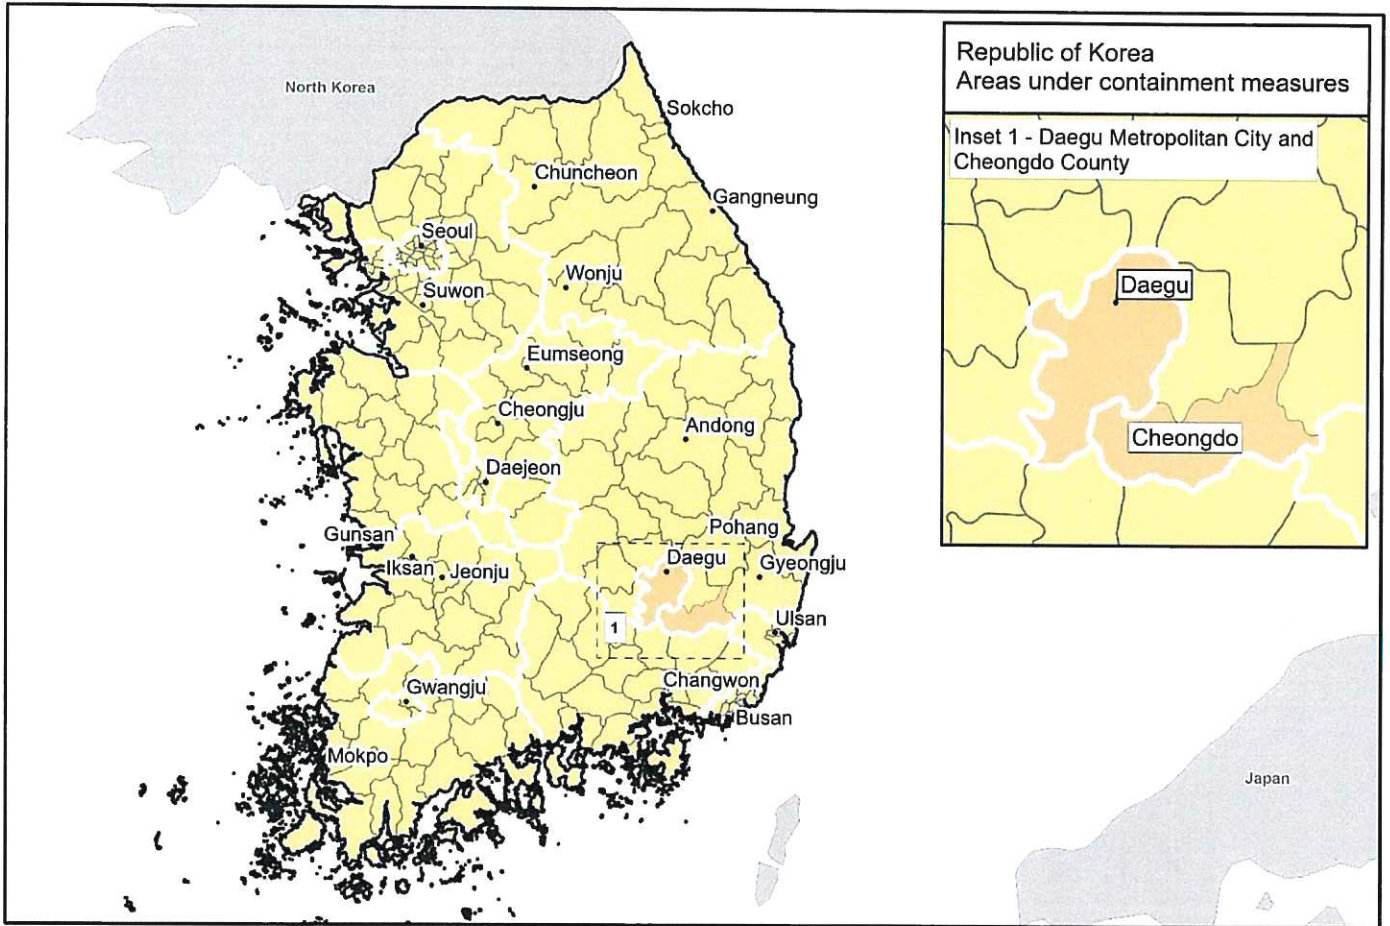

**Map showing specified areas of China, as at 25 February 2020.**

**Yellow area – Category 2**

**Orange area – Category 1.**

The specified area is Hubei province (includes Wuhan).

Map showing specified areas of Italy, as of 25 February 2020.

**Yellow area** – no special measures

**Orange area** – specified towns (see inset and listed below) are Category 1. Otherwise orange areas are category 2.

The specified towns (see inset map) are in the regions of Lombardy and Veneto.

In the Lombardy Region:

- Bertonico
- Casalpusterlengo
- Castelgerundo
- Castiglione D'Adda
- Codogno
- Fombio
- Maleo
- San Fiorano
- Somaglia
- Terranova dei Passerini

In the Veneto Region:

- Vo

Map showing specified areas of the Republic of Korea, as of 25 February 2020.

**Yellow area** – Category 2

**Orange area** – specified areas (see inset and listed below) are Category 1.

The specified areas are Daegu Metropolitan City and Cheongdo County.